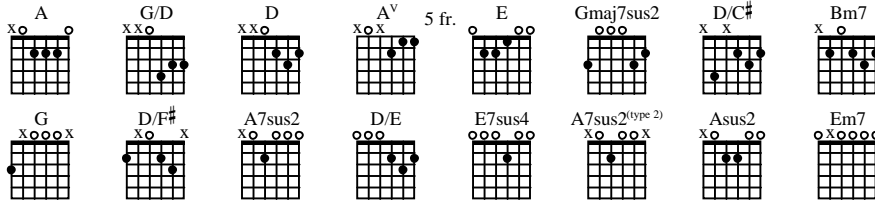

FIRE AND RAIN

As recorded by James Taylor

Transcribed by Ronnie Hoover

Wor

A Intro

Capo on 3rd $\text{♩} = 77$

Chords: A^v, G/D, D, A, E

Gtr I

5 5 3 3 0 2 0 2 0 2 0 0 0 0 0 2 2 0 2 0 2 2 0 1 2 1 0

4 6 5 6 6 4 3 4 0 ((0)) 2 3 3 2 2 2 2 2 2 0 2 0 2 2 0 1 2 1 0

0 0 0 0 0 0 0 0 0 0 0 0 0 0 0 0 0 0 0 0 0 0 0 0 0 0 0 0

sl. sl. H H H

B Verse

Chords: Gmaj7sus2, A^v, G/D

Gtr I

3 2 3 3 3 0 5 5 3 3 0

(0) 0 0 3 0 0 0 6 5 3 3 0

3 3 3 3 3 3 0 0 0

Chords: D, A, E

Gtr I

2 0 2 0 0 2 0 0 2 0 0 2 0 0 0 1 0

0 2 3 2 0 2 2 2 0 2 2 2 2 0 1 0

0 0 0 0 0 0 0 0 0 0 0 0 0 0 0 0

H H