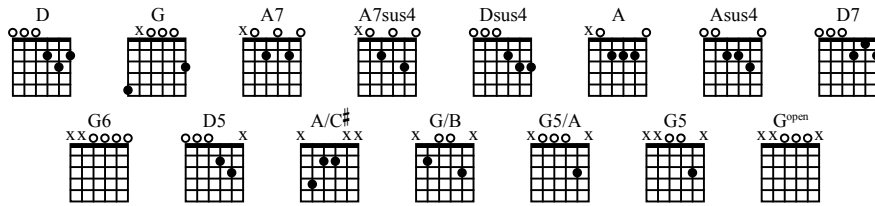

MARGARITAVILLE

As recorded by Jimmy Buffet

(From the 1977 Album CHANGES IN LATITUDES, CHANGES IN ATTITUDES)

Words and Music by Jimmy Buffet

A Intro

Moderate Rock ♩ = 124

Gtr I

Gtr II

Gtrs III, IV

B Verses

6

10

14

A Asus4 A A7sus4

T
A
B

18

T
A
B

To Coda

34

A7 A7sus4 A7 D G5/AG/B

T 7 7 7 5 3 (3)
8 8 8 7 5 (5)

5 5 5 3 2 (2)
7 7 7 5 3 (3)

T
A
B

D Interlude

38

D G5 D G6 D Dsus4

43

D Dsus4 D G6 A Asus4 G A7 G6

48

D5 A/C# G/B A7 A7sus4 D Dsus4 D G5/G/B *D.S. al Coda*

E Out-Chorus

54