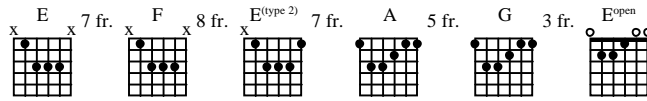

MISERLOU

As recorded by Dick Dale and the Del-T

Transcribed by Gareth Simpson

Mus

A Intro

Fast surf style ♩ = 176
N.C.

1

1 7 *sl.* 0 (0)

Tr I

T
A
B

4

1 4 5 7 8 11 8 7 (7) *sl.*

T
A
B

8

0 1 4 5 7 8 11 8 7 (7)

T
A
B