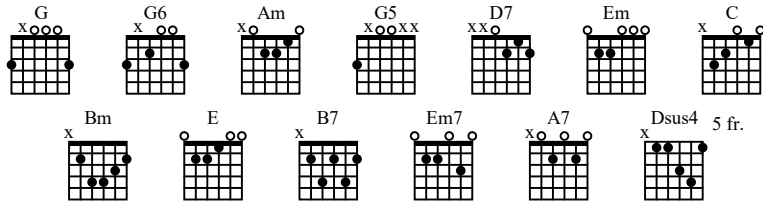

# TEQUILA SUNRISE (Live)

As recorded by The Eagles

(From the 1994 Album HELL FREEZES OVER)

Words and Music by Don Henley and Glenn Frey

## A Intro:

Moderately ♩ = 104

Gtrs I, III

G G6 G G6 G

Gtr II *mp* Hammer on to G6 with index finger throughout song

T A B

G G6 G Am G5 D7 G5

Gtr II *ff* Full

2 3 2 (2) 0 2 (2) 0 2 4 0 2 4 0 2

H H

T A B

G G6 G G6 G

Gtr II

5 3 3 5 7 3

H sl. sl.

T A B

T 2 3 0 5 5 5

A 2 3 0 5 5 5

B 2 3 0 5 5 5

**G** Verse 3:

G G6 G G6 G D7

65

Gtr II

T 0 7 5 7 5 7 0