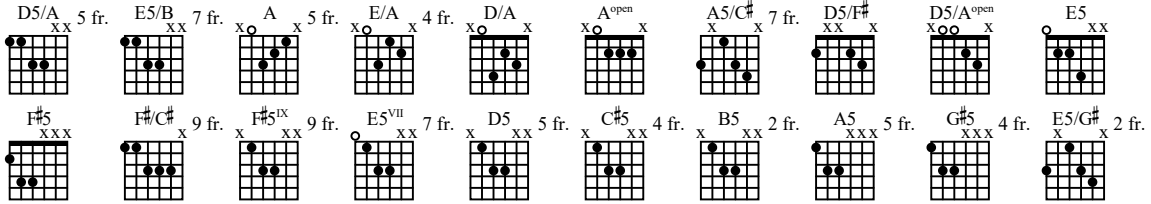

# CRAZY TRAIN

As recorded by Ozzy Osbourne

(From the 1981 Album BLIZZARD OF OZ)

Transcribed by Geo Sav

Words and  
Rhodes a

## A Intro

Moderate Rock ♩ = 138

6

Gtr I

14 14

sl. sl.

1. (F#m) (A) (E) (F#m) (D) (E)

2. (F#m) D5/A E5/B A E/A

64

A<sup>open</sup> E5 F#/C# D5/A E5/B **I** Guitar Solo F#5 E5<sup>vii</sup>

T 2 4 4 11 11 (11) 14 7 10 7 10 14 7 10 7 10 14 7 10 7 10 14 7 10 7 10

A 2 2 2 2 11 11 (11) 7 7 9 9 14 14 (14)

B 0 5 4 0 0 0 0 9 9 (9) 5 5 7 7 0 14 7 10 7 10 14 7 10 7 10 14 7 10 7 10

T  
A  
B

112

D5/A E5/B F#5 A<sup>open</sup> E5 F#5

sl. sl.

T  
A  
B

116

D5/A E5/B F#/C# A<sup>open</sup> E5 F#/C#

sl. sl.